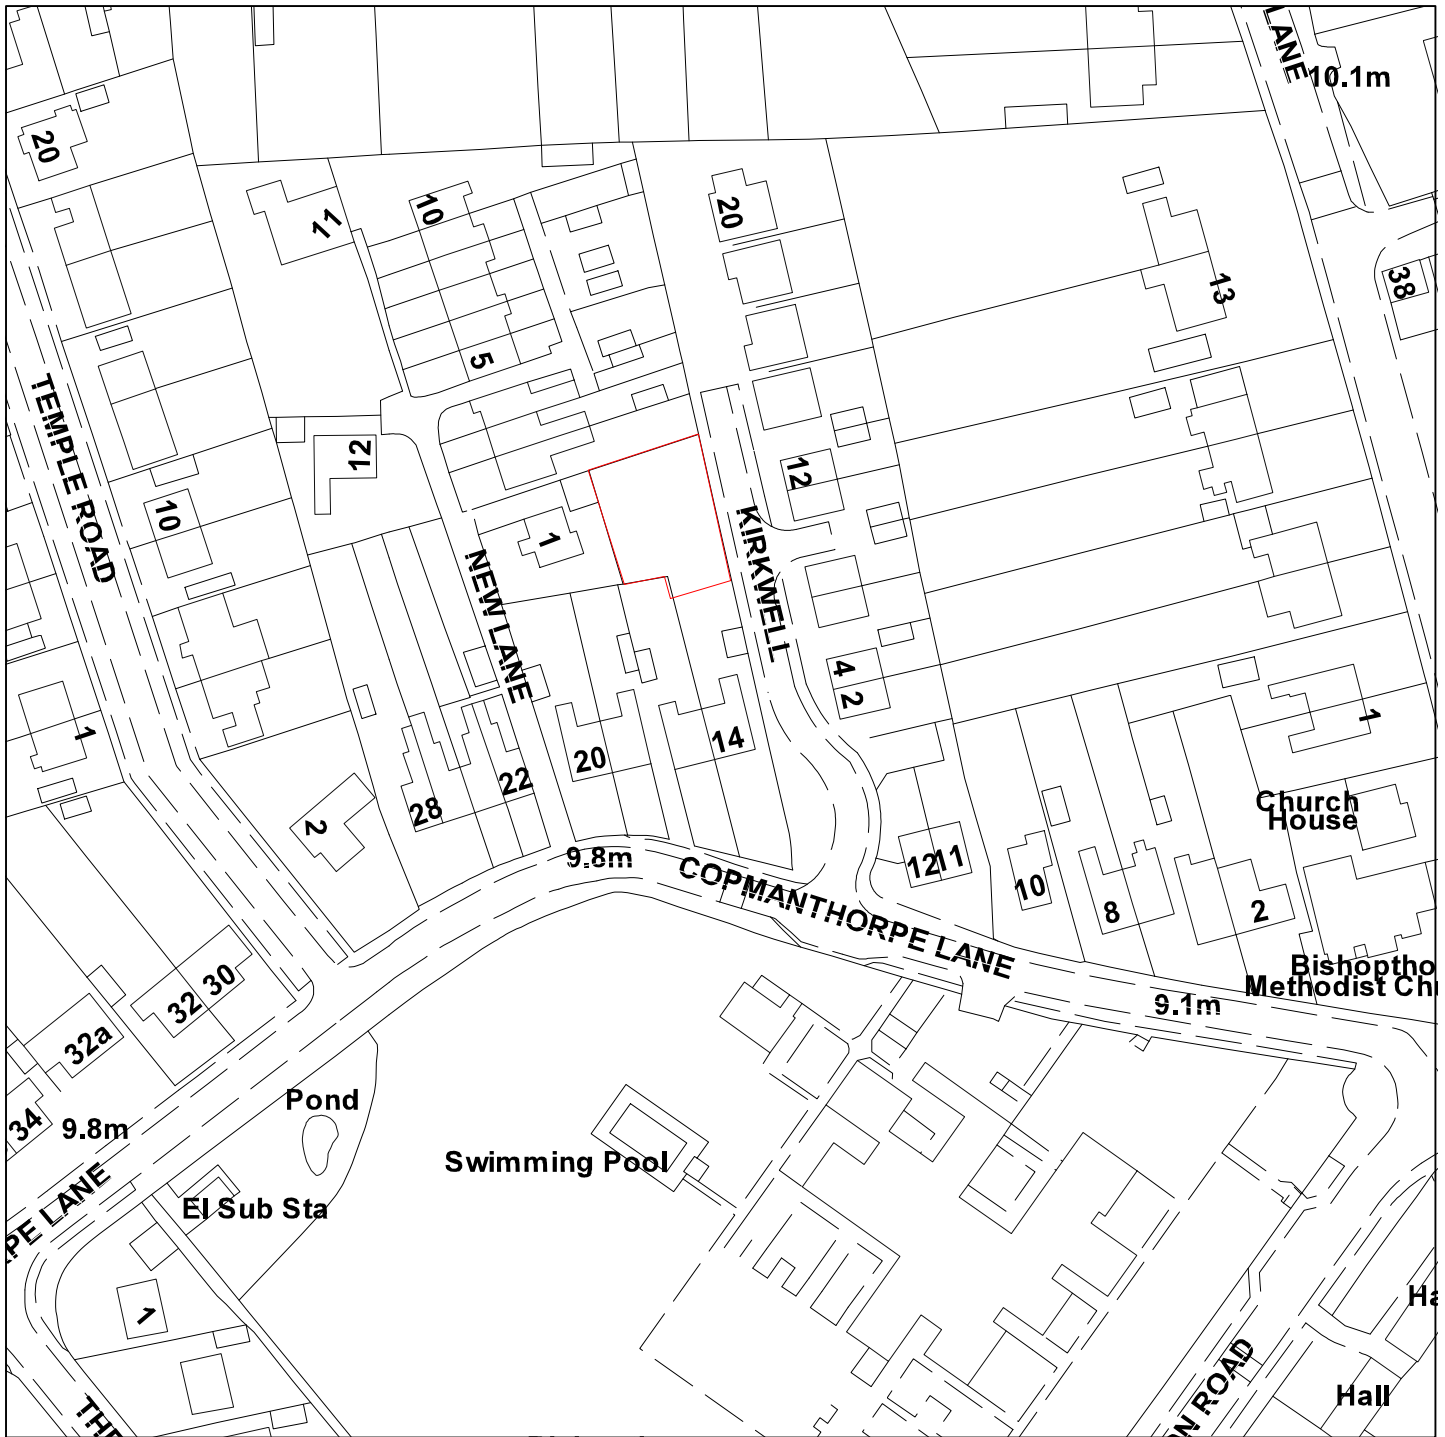

14 Copmanthorpe Lane, Bishopthorpe

Ref: 07/02892/FUL

GIS by ESRI (UK)

Scale : 1:1250

Reproduced from the Ordnance Survey map with the permission of the Controller of Her Majesty's Stationery Office © Crown Copyright 2000.

Unauthorised reproduction infringes Crown Copyright and may lead to prosecution or civil proceedings.

Produced using ESRI (UK)'s MapExplorer 2.0 - <http://www.esriuk.com>

Organisation	City of York Council
Department	City Strategy
Comments	Application site
Date	16 January 2008
SLA Number	Not set